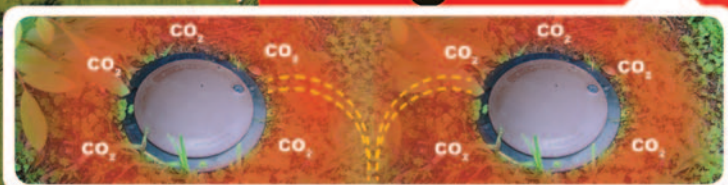

THE ONLY baiting system that creates a complete Termite Interception Zone™ around your home

Independent studies, published in several peer reviewed Scientific Journals, have confirmed that termites follow a low level CO₂ trail to find their preferred timbers for feeding.

EXTERRA uniquely mimics this through the use of our patented FOCUS Termite Attractant. This natural product is added under each Station, where it reacts with the soil microbes to naturally evolve a scientifically-engineered concentration of CO₂ that draws the termites into the EXTERRA Stations.

EXTERRA Stations are nearly four times larger than most other Stations, so once the termites start to follow the CO₂ trail they quickly find the EXTERRA Stations. FOCUS Termite Attractant produces a two metre radius "Termite Interception Zone" around each EXTERRA Station, which means that when a termite comes within two metres of your EXTERRA Station it will be attracted by just the right amount of CO₂ and follow the gourmet trail into the EXTERRA Station. That means its last supper time and the colony is eliminated, **keeping your home safe.**

As this diagram demonstrates, your home is securely protected by the complete and continuous EXTERRA Termite Interception Zone.

When a termite comes within two metres of your EXTERRA Station it will be attracted by just the right amount of CO₂.