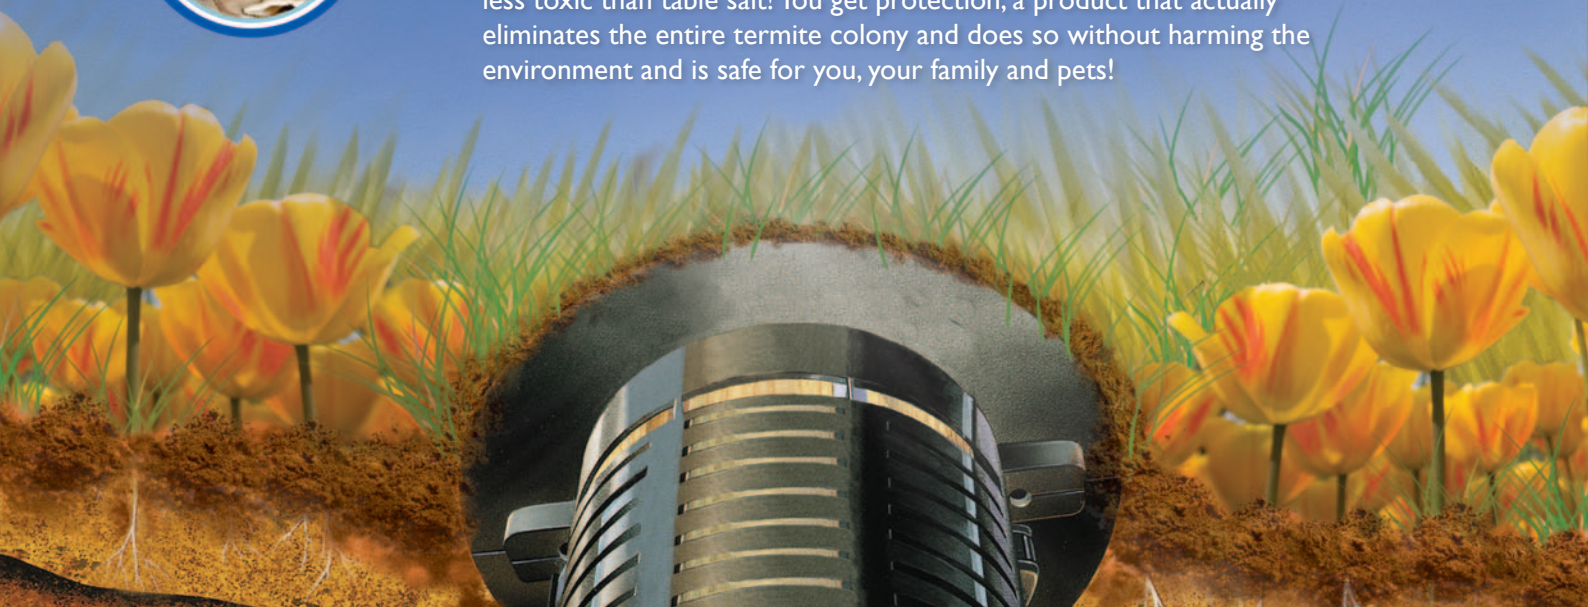

Don't even think about the old fashioned methods of spraying hundreds of litres of toxic chemicals around your home. Think what that could do to you and your family.

EXTERRA utilises closed and locked Stations with a termite bait less toxic than table salt! You get protection, a product that actually eliminates the entire termite colony and does so without harming the environment and is safe for you, your family and pets!